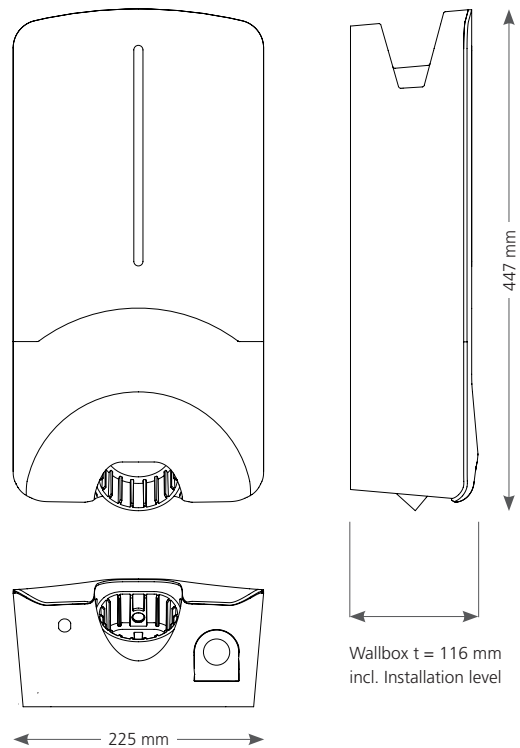

## The Webasto Pure impresses with these benefits:

- Adjustable power output from 3.7 kW to 22 kW and a 4.5 m permanently attached charging cable with type 2 charging coupling and integrated cable bracket
- Faster and more reliable charging compared to charging using a standard domestic socket
- Simple and convenient operation
- Maximum electrical safety thanks to a safeguard
- Affordable price and expert service support
- High-quality workmanship
- High quality "Made in Germany"